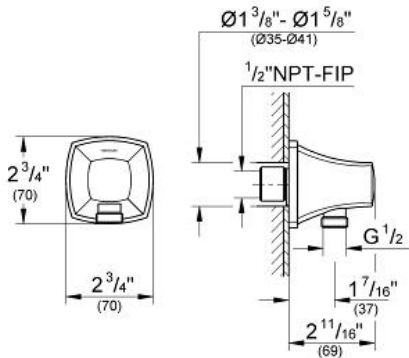

GRANDERA
Shower outlet elbow
MODEL # 27971000

Pure Freude
an Wasser

Product Description:
GRANDERA
Shower outlet elbow

Standard Specification:

- 1/2" NPT connection thread(s)
- GROHE StarLight chrome finish

Applicable Codes & Standards:

- Energy Policy Act of 1992
- ASME A112.18.1/CSA B125.1

Color:
□ 27971000 StarLight Chrome